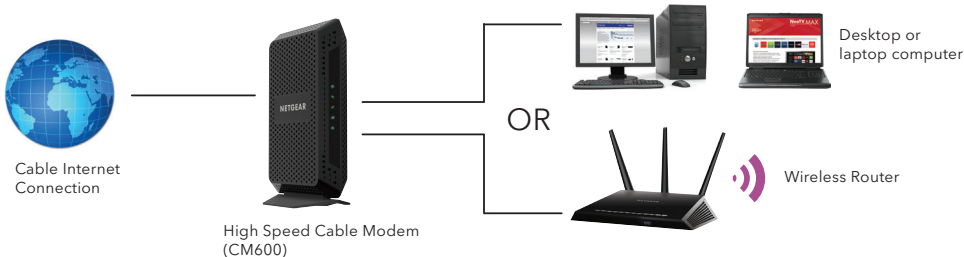

## Overview

The NETGEAR CM600 High Speed Cable Modem provides a connection to high-speed cable Internet with speeds up to 960 Mbps<sup>±</sup>. It is CableLabs® certified DOCSIS® 3.0 that is 24X faster than 2.0 devices. A Gigabit Ethernet port provides faster access and downloads.