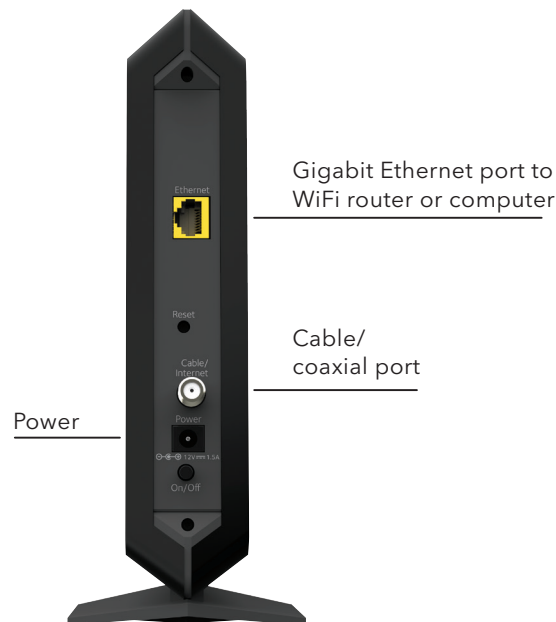

Physical Specifications

- Dimensions: 8.7 x 5.3 x 2.4 in (222.7 x 135.6 x 87 mm)
- Weight: 1.0 lb (0.45 kg)

Warranty

- www.netgear.com/warranty

Advanced Features

- Designed to meet DOCSIS 3.0 specifications and backward compatible with DOCSIS 2.0 networks
- Fast download and upload speed—24x8 Channel Bonding enables 960 Mbps[†] download
- IPv6 next generation Internet addressing support
- Gigabit Ethernet port with auto-sensing technology

Standards

- One (1) LAN Gigabit Ethernet port
- One (1) WAN coaxial cable connection

Technical Specifications

- Simple—CD-less installation
- 24 downstream & 8 upstream channels
- Memory: 8 MB NOR flash and 128 MB RAM
- DOCSIS Quality of Service (QoS)
- IPv6 support (Internet Protocol Version 6)

System Requirements

- Cable broadband Internet service
- Please check your cable Internet service provider web site for data speed tier compatibility
- Microsoft® Windows® 7, 8, 10, Vista®, XP®, 2000, Mac OS®, or other operating systems running a TCP/IP network
- Microsoft® Internet Explorer® 5.0, Firefox® 2.0, Safari® 1.4, or Google Chrome™ 11.0 browsers or higher

This product is not compatible with Cable bundled voice services.

This product comes with a limited warranty that is valid only if purchased from a NETGEAR authorized reseller.

*90-complimentary technical support following purchase from a NETGEAR authorized reseller.

[†]Maximum rate is derived from DOCSIS® 3.0 specifications and actual throughput will vary depending on the MSO provisioning and speed tier subscription. Check your cable Internet service provider web site for data speed tier compatibility.

NETGEAR makes no express or implied representations or warranties about this product's compatibility with any future standards.

Customer-owned modems may not be compatible with certain cable networks. Please check with your cable provider to confirm this NETGEAR modem is allowed on your cable network. This product is not compatible with Cable bundled voice services.

For indoor use only.

NETGEAR, and the NETGEAR Logo are trademarks of NETGEAR, Inc. Mac, Mac OS and the Mac logo are trademarks of Apple Inc., registered in the U.S. and other countries. Any other trademarks mentioned herein are for reference purposes only. ©2019 NETGEAR, Inc.